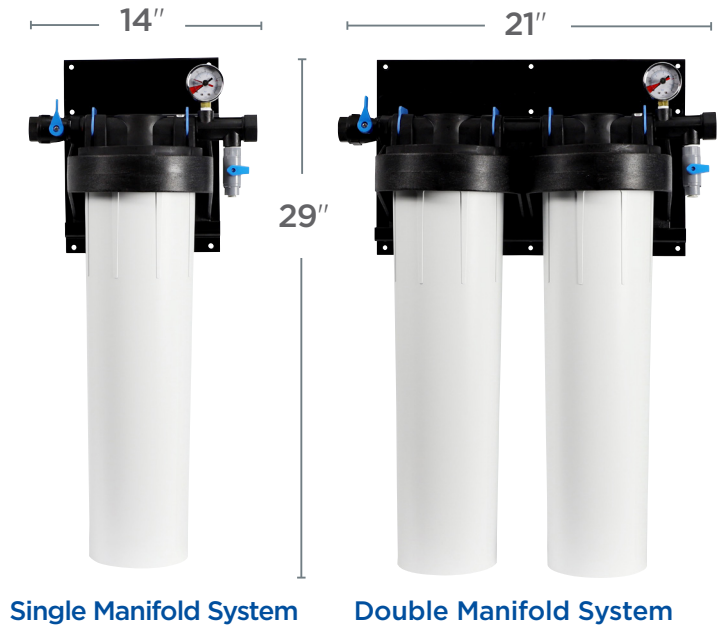

## Water Filtration System Sizing Chart

**20" filter cartridge systems modeled above for our KPMF/SMF Single, Double, Triple and Quad manifold systems**

Dimensions	KPMF/SMF Single	KPMF/SMF Double	KPMF/SMF Triple	KPMF/SMF Quad
Height (inches)	29"	29"	29"	29"
Width (inches)	14"	21"	29"	39"
Depth (inches)	9"	9"	9"	9"